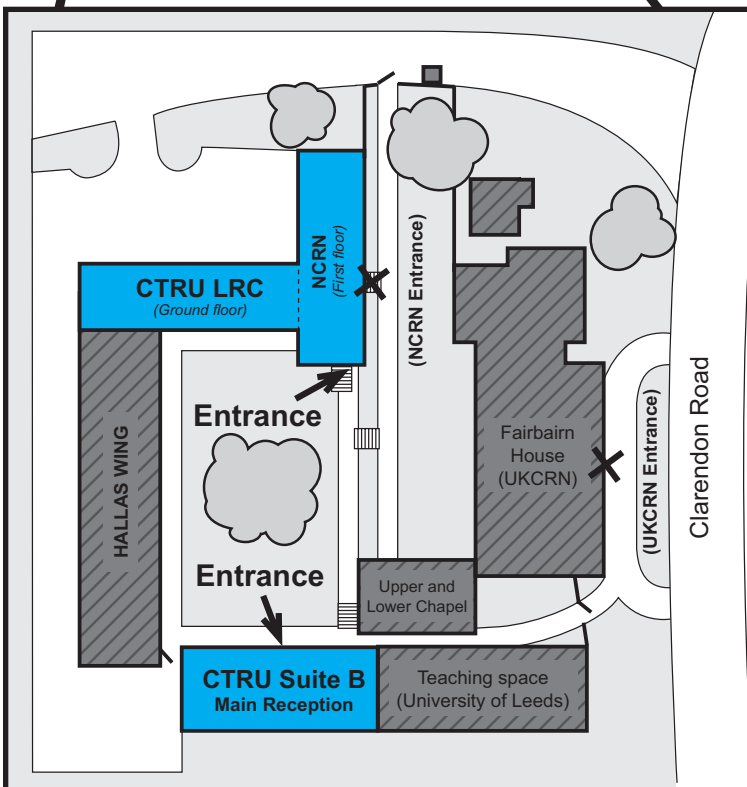

# University of Leeds Main Campus

www.graphicsunit.co.uk - 07/02 - DNA  
© Crown Copyright Ordnance Survey  
An EDNA Digimap / JISC supplied service